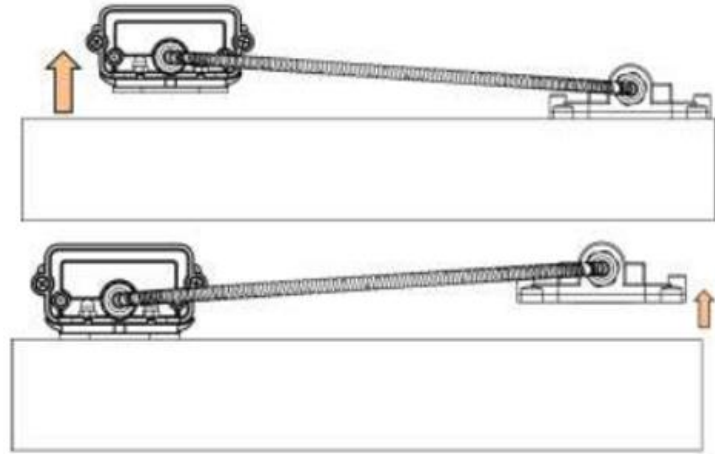

Allarme vano carico autonomo