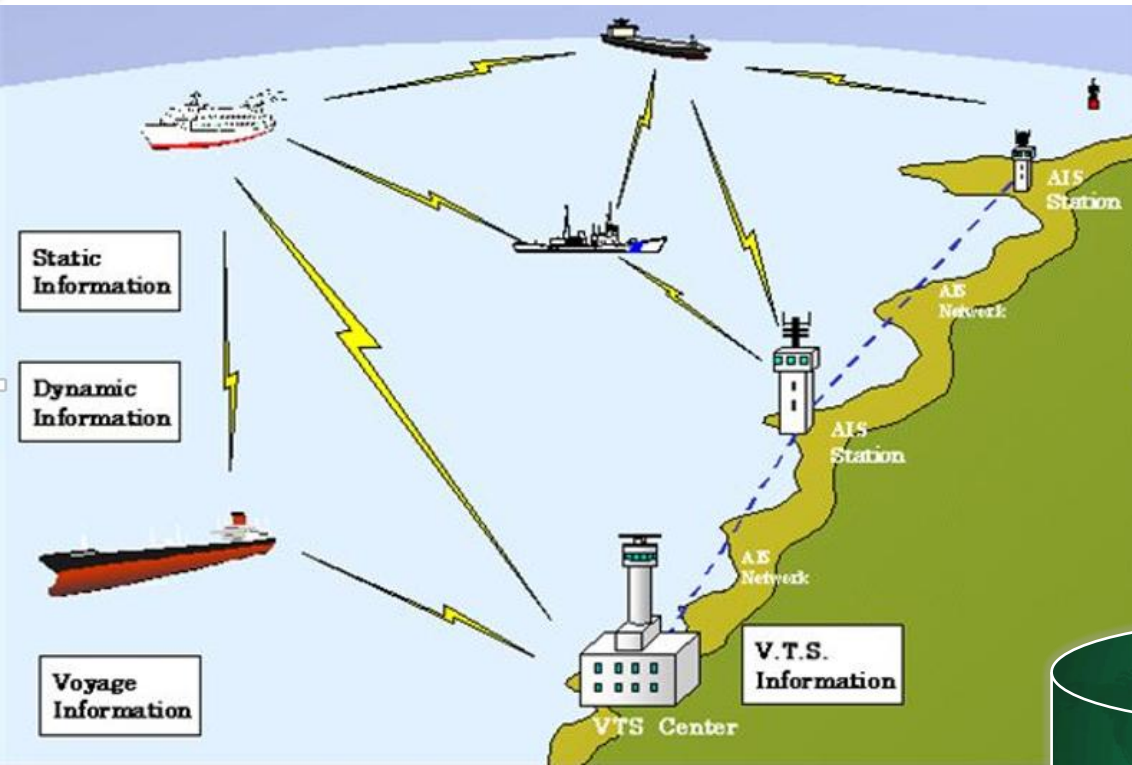

**Monitoraggio
Terrestre**

**Monitoraggio
Marittimo**

**Polizza di Carico
via mare
BOL**

WEBCONTAINER

AIS network

ADS-B network

Localizzazione navale AIS

Compagnia Navale

Speed 12 Knots
356405000
 2015-11-04 15:26:42.0

Next Destination: GRPIR

Estimate Arrival: 2015-11-05 04:00:00.0

Port: Suez, **Last Ports:** Arrival: 2015-11-02 22:41:45, **Departure:** 2015-11-02 23:14:44

Port: Singapore, **Last Ports:** Arrival: 2015-10-21 07:04:50, **Departure:** 2015-10-21 17:23:19

Port: Nansha, **Last Ports:** Arrival: 2015-10-16 15:27:39, **Departure:** ongoing

Port: Yantian (Shenzhen), **Last Ports:** Arrival: 2015-10-15 15:39:55, **Departure:** 2015-10-16 08:28:28

Port: Hong Kong, **Last Ports:** Arrival: 2015-10-14 21:04:42, **Departure:** 2015-10-15 08:58:41

WEBCONTAINER Delivery Vessels Flights Realtime 2015-11-04 Go POLOR

Map showing shipping routes from the Mediterranean (Suez) to East Asia (Singapore, Hong Kong, Nansha, Yantian). The route is highlighted in red. A blue arrow points from the vessel information on the left to the map.