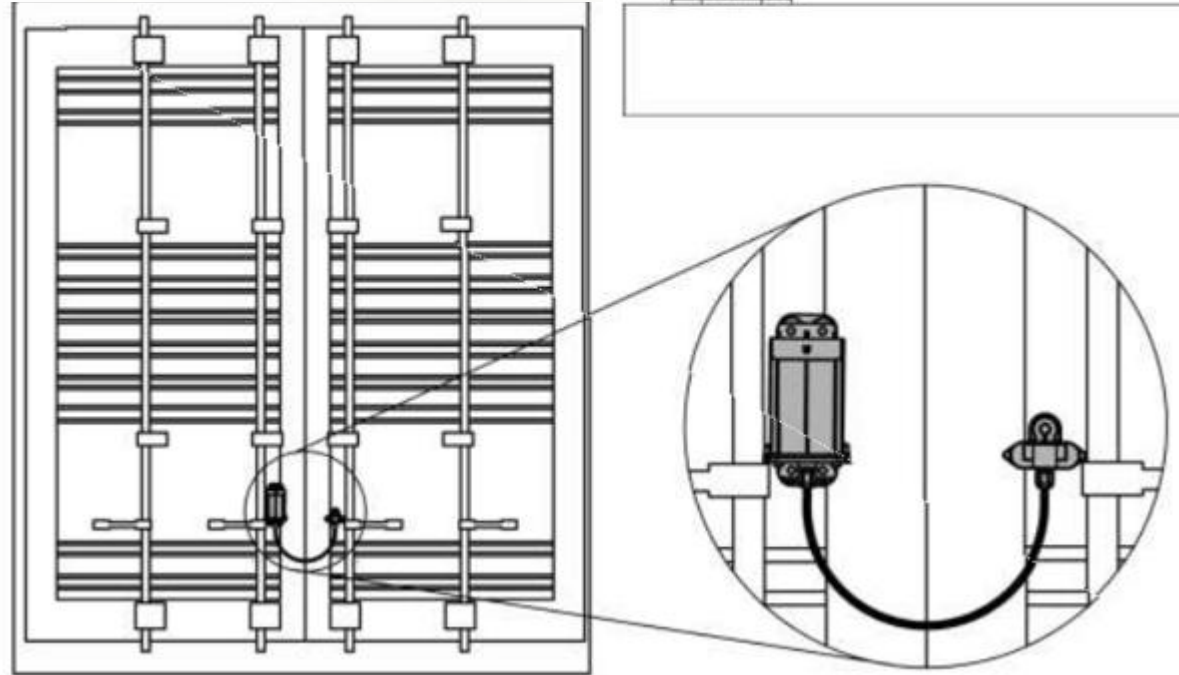

Allarme vano carico autonomo