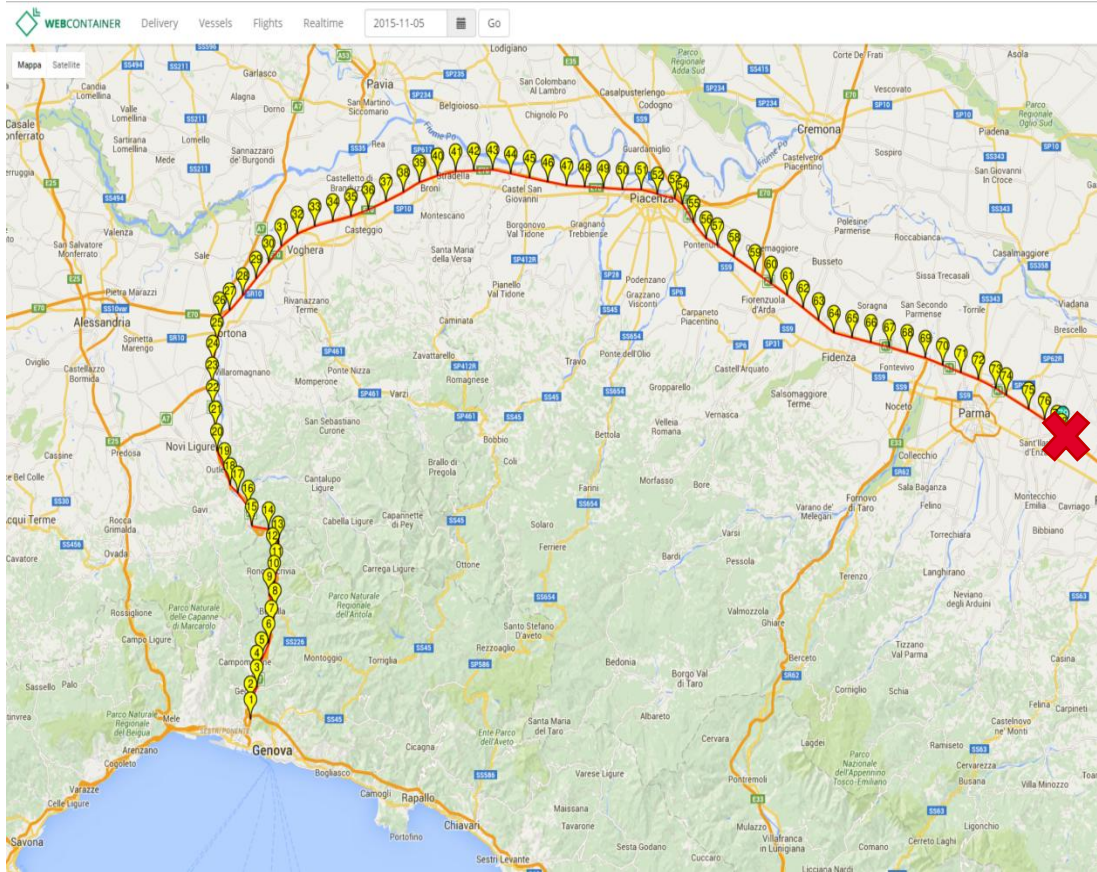

Allarme vano carico autonomo