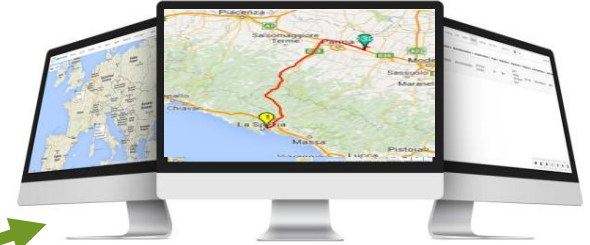

**Monitoraggio
Aereo**

**Monitoraggio
Terrestre**